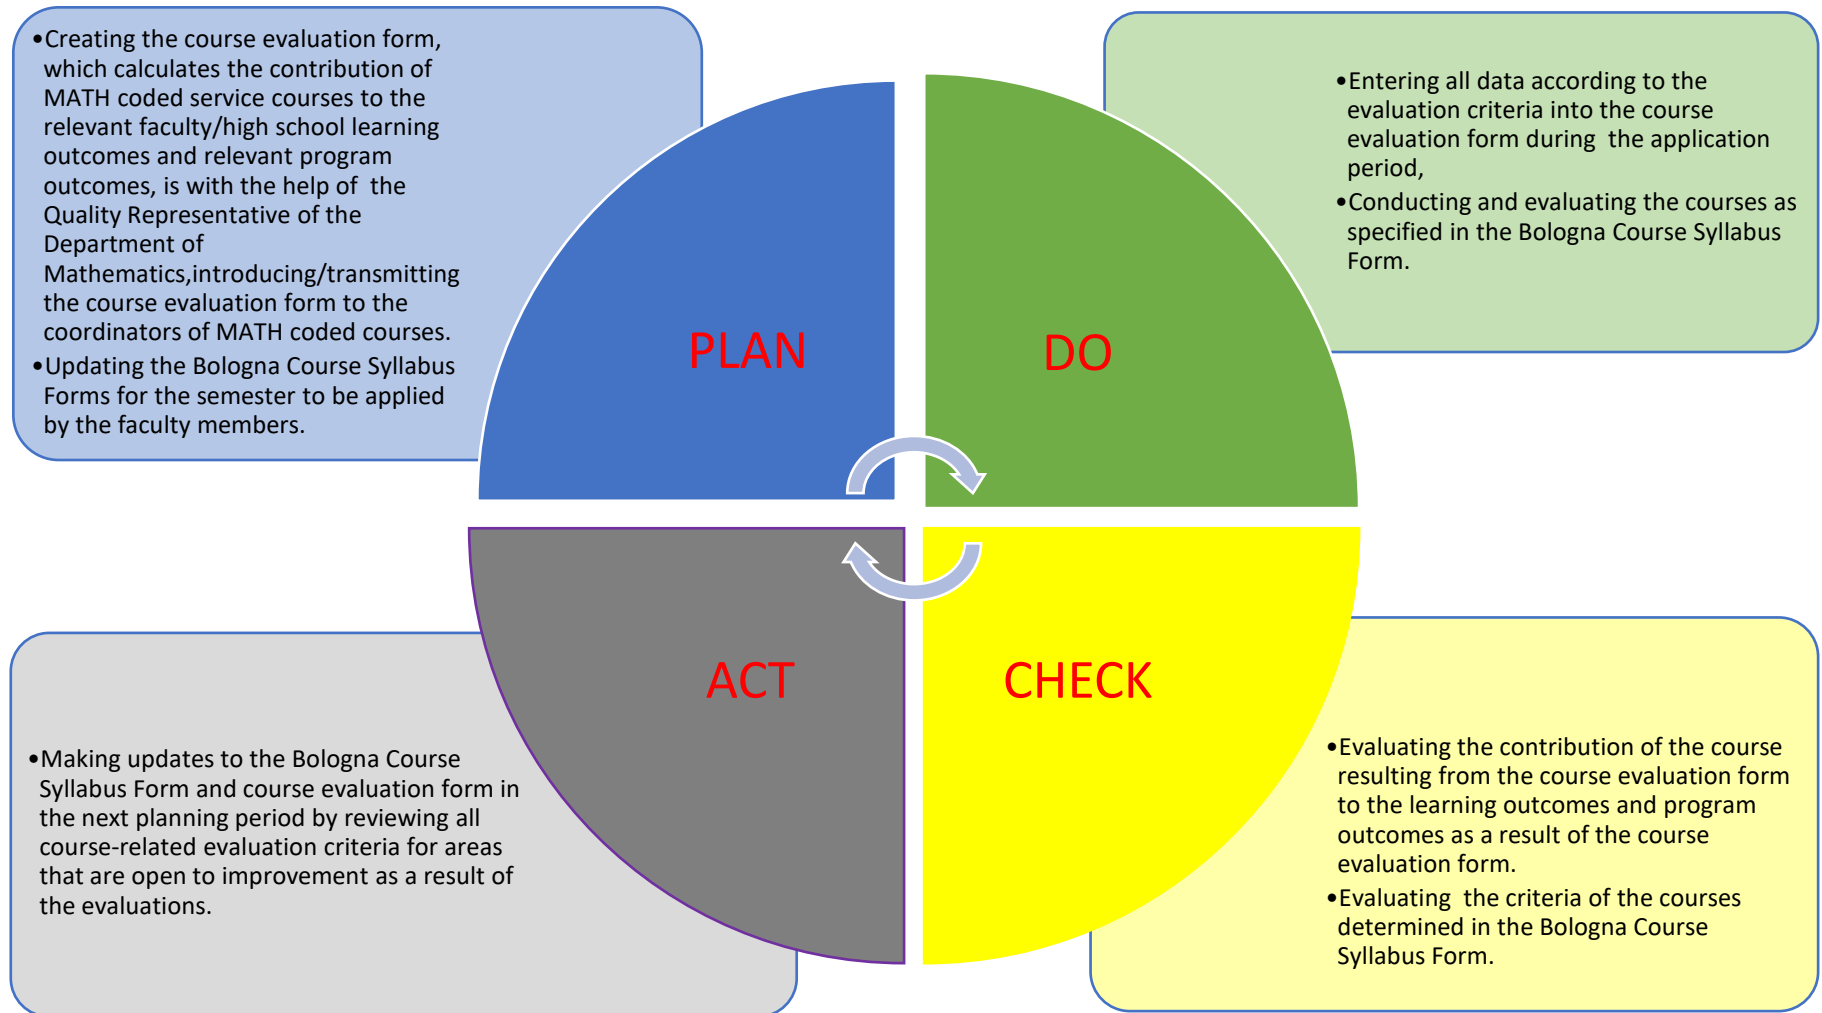

PDCA Cycle of MATH Coded Service Courses *

* MATH 1103, MATH 1113, MATH 1131, MATH 1132, MATH 2111, MATH 2112, MATH 2200, MATH 2230, MATH 2240, MATH 2250, MATH 2263